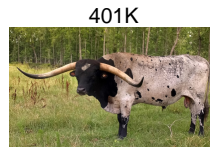

## HL Lorelei

Date of Birth: 04/27/2021  
 Breeder: Hudson Longhorns  
 Owner: Hudson Longhorns

Courtesy of Hudson Longhorns

TTT: 62.5000 on 10/29/2024

HL Lorelei

HL Heads Up

SDR SAFARI ALTHA

401K