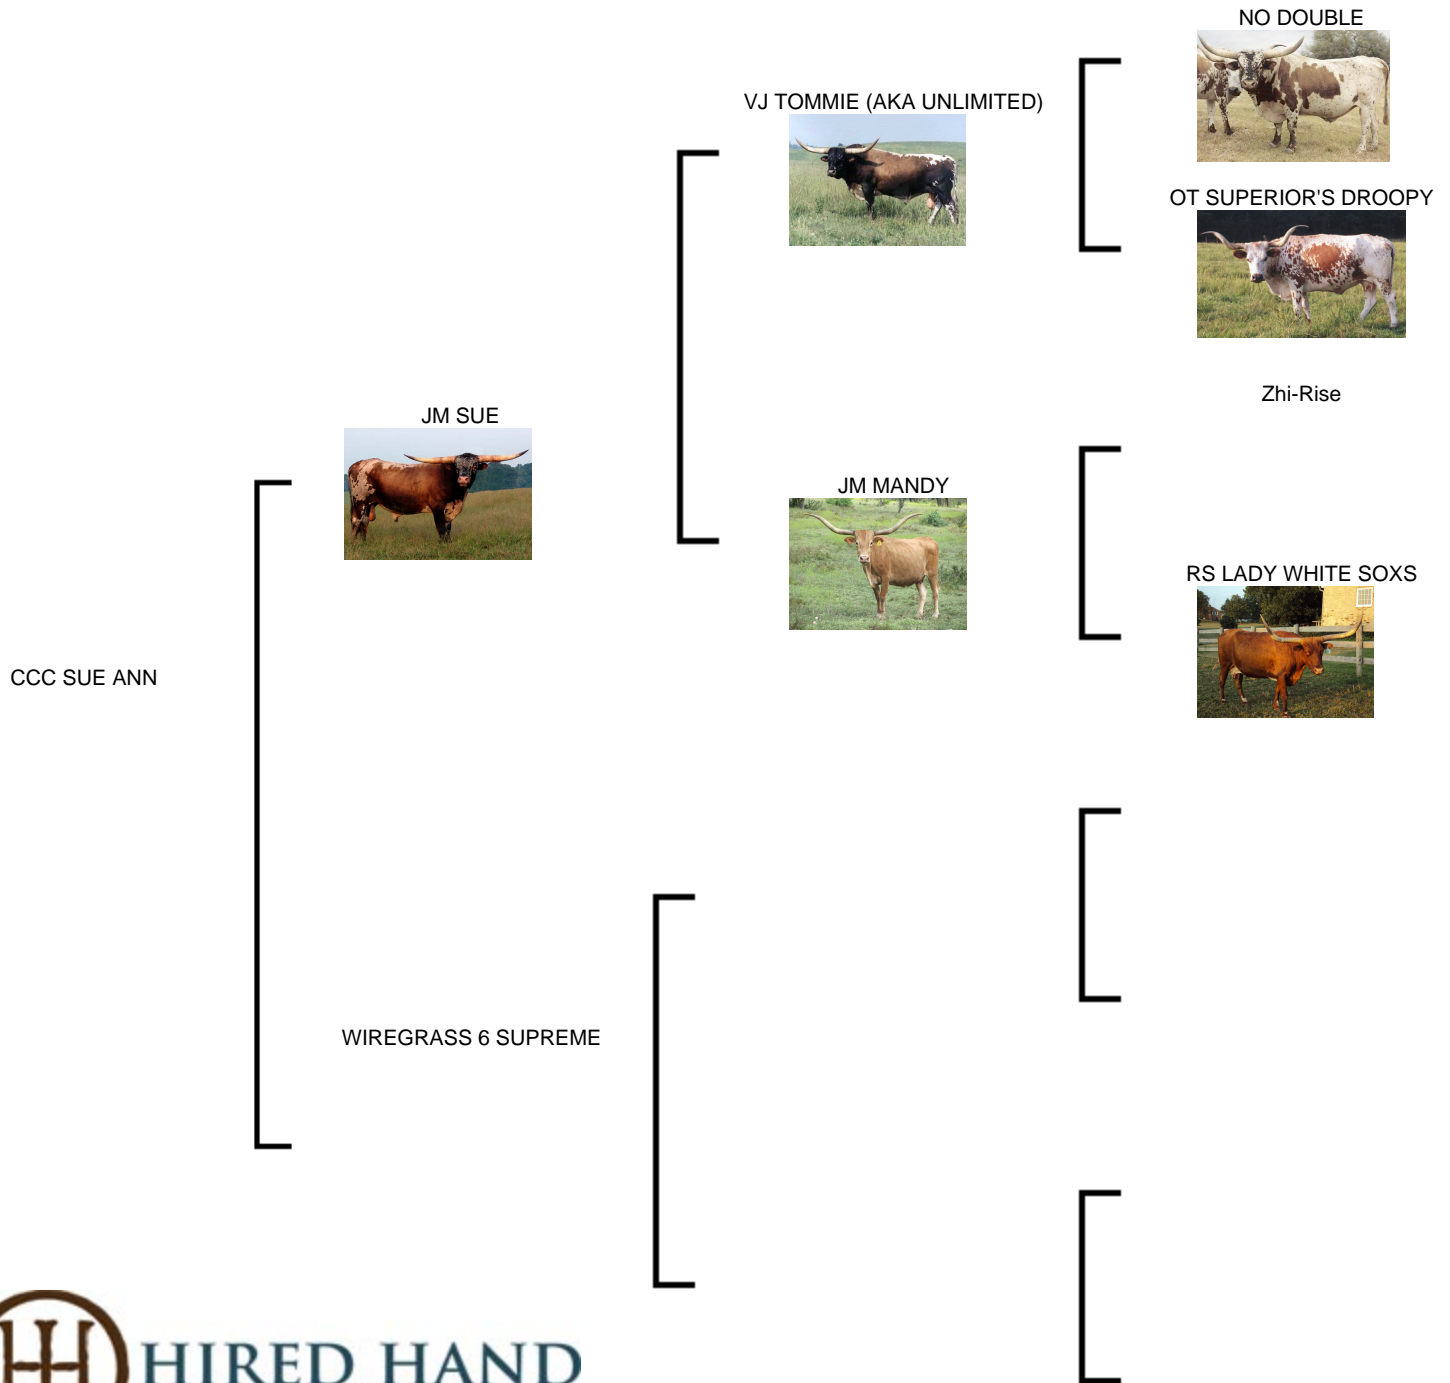

CCC SUE ANN

Date of Birth: 04/11/2004
Registration 1: C219486
Breeder: SHAWN M. PEQUIGNOT
Owner: HUDSON LONGHORNS

<http://www.hiredhandsoftware.com>